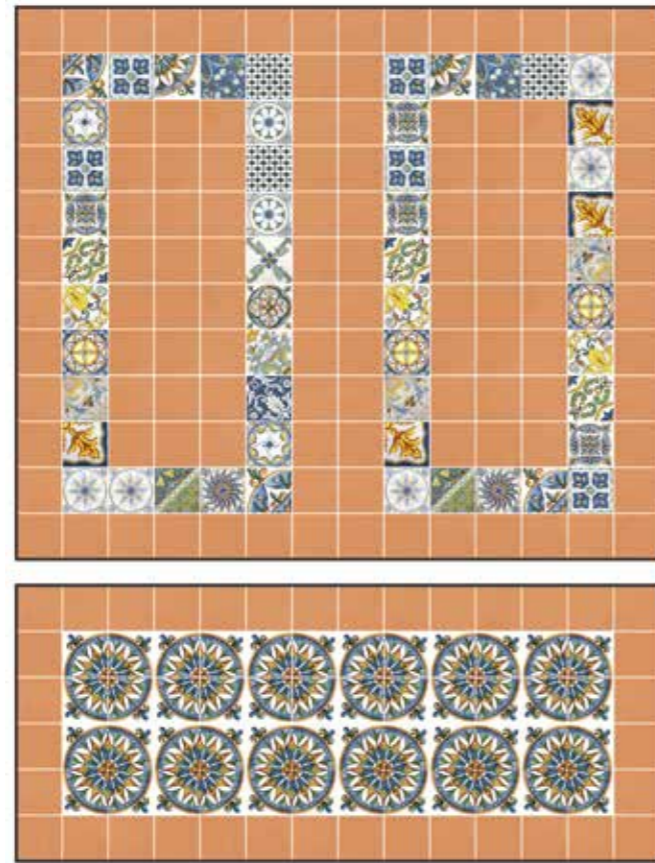

Sketch 2a

Sketch 2b

Wall / Cotto 2020 Mat
Giardino Bianco Mix Luc
Floor / Cotto 2020 Mat

Sketch 2c

Wall / Vita Bianco Lux
Giardino Bianco Mix Luc
Floor / Cotto 2020 Mat

Sketch 3

Wall / Sole Mix Luc

Wall / Cotto 2020 Mat
Sole Mix Luc
Floor / Cotto 2020 Mat
Sole 01 Mat