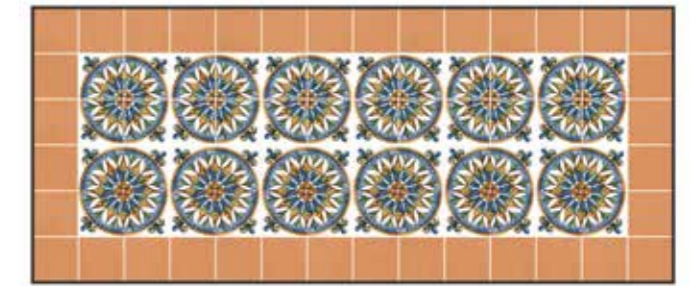

suggested joint colour / colore fuga suggerito
Mapei 100 Kerakoll 01

Sketch 3a

Sketch 3b

Wall / Cotto 2020 Mat
Sole Mix Luc
Floor / Cotto 2020 Mat

Sketch 3c

Wall / Cotto 2020 Mat
Sole 01 Luc
Floor / Cotto 2020 Mat
Sole 01 Mat