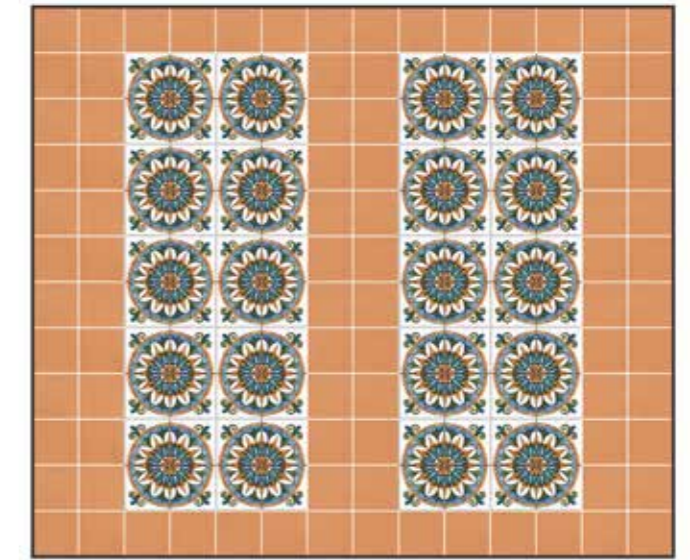

suggested joint colour / colore fuga suggerito
Mapei 100 Kerakoll 01

Sketch 3a

Sketch 3b

Wall / Cotto 2020 Mat
Sole Mix Luc
Floor / Cotto 2020 Mat

Sketch 3c

Wall / Cotto 2020 Mat
Sole 01 Luc
Floor / Cotto 2020 Mat
Sole 01 Mat