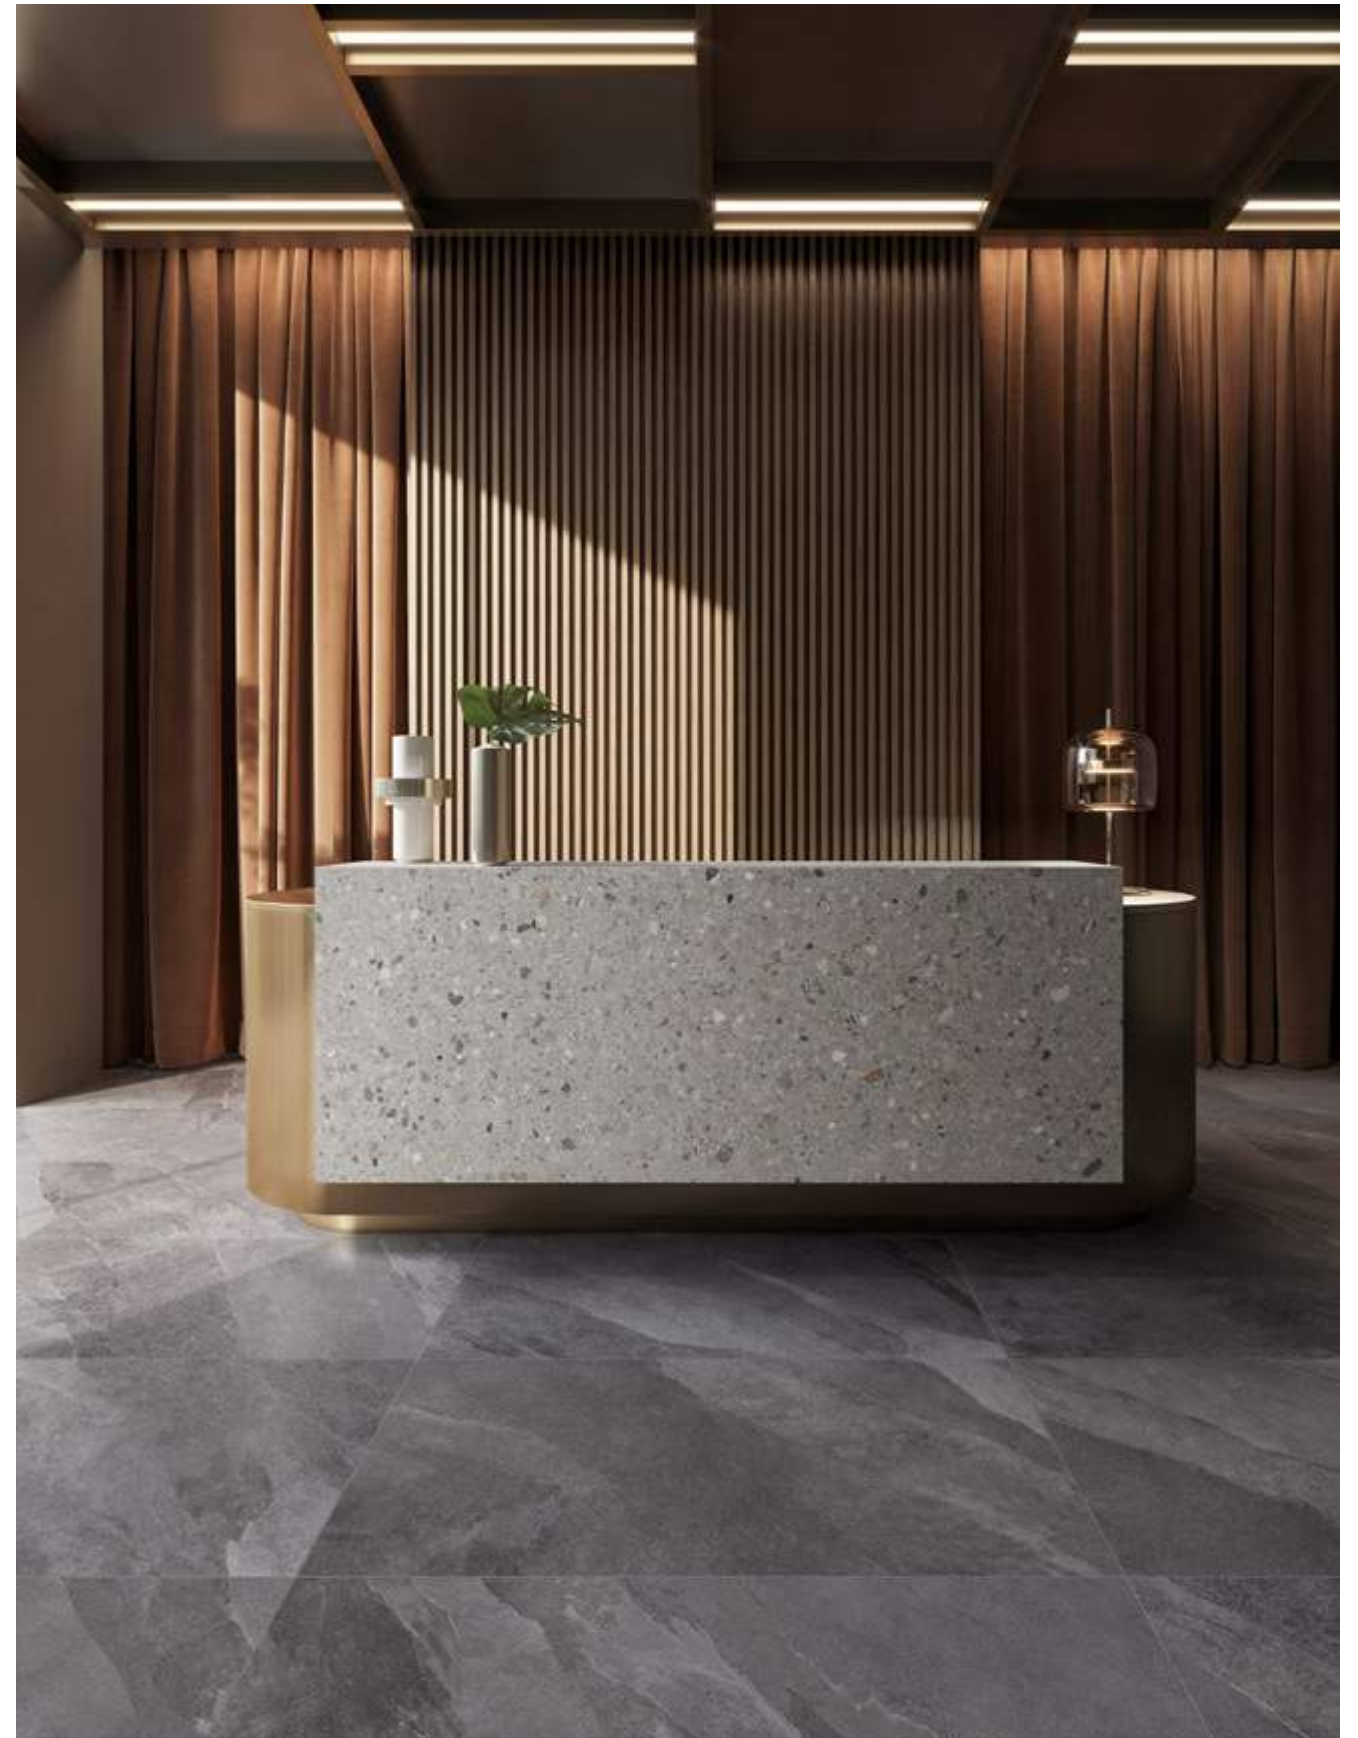

UBIK

SLATE STONE EFFECT

UBIK ANTHRACITE
120x120 (48"x48")

DOLMIX GREY
120x278 (48"x110")

ubik anthracite

UBIK GREY
120x120 (48"x48")

ubik grey

UBIK IVORY
60x120 (24"x48") K2 20 mm