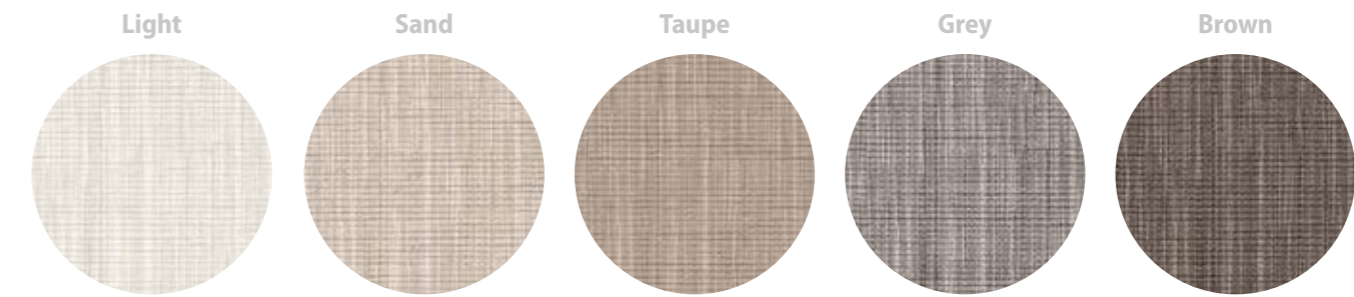

## Colori - Colours - Farben - Couleurs - Цвета

Tailorart Light 9090  
Tailorart Light 6060  
Tailorart Light 3060  
Tailorart Light 1560  
Mosaico Tailorart Light  
Plus Tailorart Light  
Spina Tailorart Light

Tailorart Grey 9090  
Tailorart Grey 6060  
Tailorart Grey 3060  
Tailorart Grey 1560  
Mosaico Tailorart Grey  
Plus Tailorart Grey  
Spina Tailorart Grey

Tailorart Brown 9090  
Tailorart Brown 6060  
Tailorart Brown 3060  
Tailorart Brown 1560  
Mosaico Tailorart Brown  
Plus Tailorart Brown  
Spina Tailorart Brown