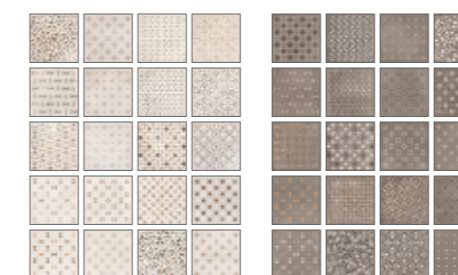

Rectified

R10
antislip

Classe 4
resistance to abrasion

Ritual Patchwork Light
20x20 - 8"x8"

Ritual Patchwork Brown
20x20 - 8"x8"

Ritual Patchwork (Brown e Light) si compone di **20 varianti grafiche**. Viene fornita in scatole da **17 pezzi**, all'interno delle quali le grafiche sono miscelate in modo casuale.

Ritual Patchwork (Brown and Light) consists of **20 graphic variations**. It is supplied in boxes of **17 pieces**, with randomly-mixed graphics inside each box.

Ritual Decor 2020
20x20 - 8"x8"

Ritual Decor 2020 si compone di **10 varianti grafiche**. Viene fornita in scatole da **17 pezzi**, all'interno delle quali le grafiche sono miscelate in modo casuale.

Ritual Decor 2020 consists of **10 graphic variations**. It is supplied in boxes of **17 pieces**, with randomly-mixed graphics inside each box.

Ritual Tribal 2020
20x20 - 8"x8"

Ritual Tribal 2020 si compone di **6 varianti grafiche**. Viene fornita in scatole da **17 pezzi**, all'interno delle quali le grafiche sono miscelate in modo casuale.

Ritual Tribal 2020 consists of **6 graphic variations**. It is supplied in boxes of **17 pieces**, with randomly-mixed graphics inside each box.