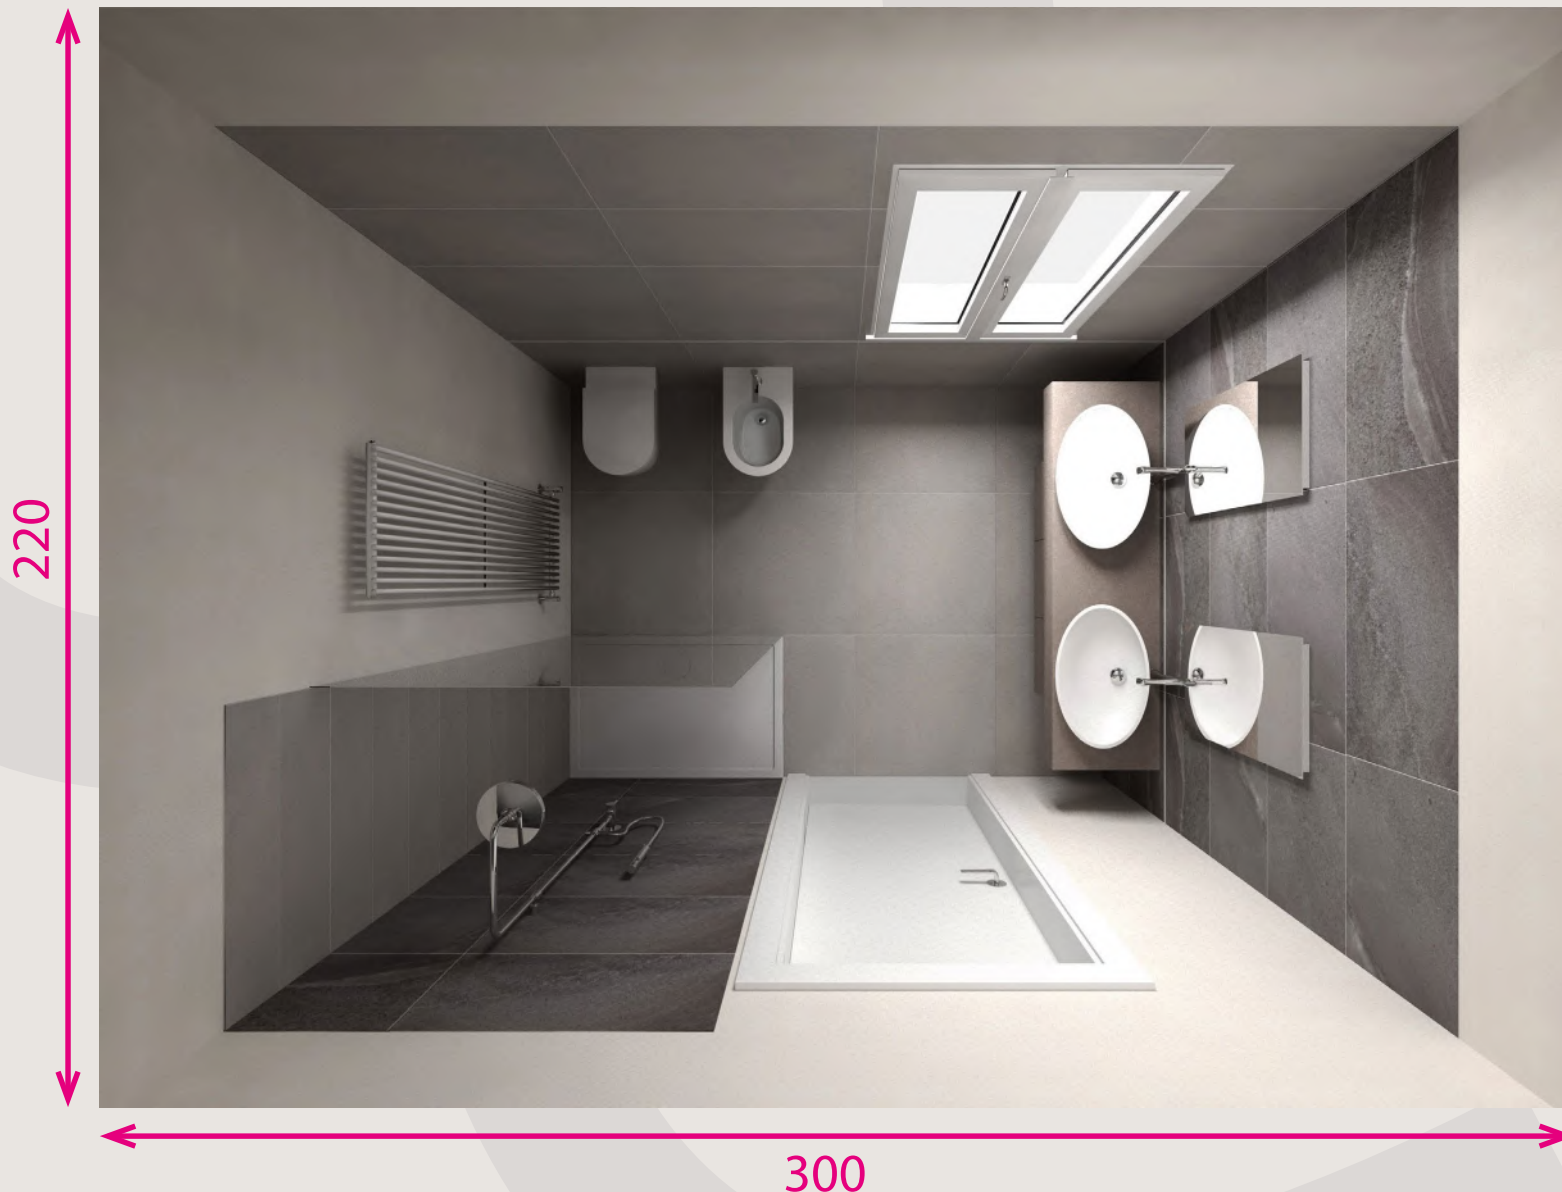

Docks Black
30x60

Single 1 Bone
30x60

Single 1 Bone
30x60

Fascia Vetro
Bronzo 1,5x30

Docks Black 60x60

< BACK

 click to enlarge

articoli / items