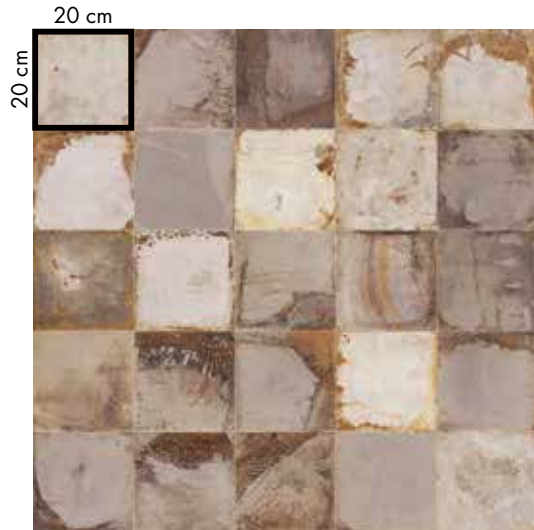

# PLAY OXIDE

20x20

wall  
PLAY OXIDE  
20x20 BRONZE

floor  
PLAY OXIDE  
20x20 WHITE

# PLAY OXIDE

GRES PORCELLANATO  
PORCELAIN TILES

20x20 / 8"x8"

▼  
**8,5 mm**  
▲

20x20  
PLAY OXIDE WHITE  
**0003493** nat. ☞ 26  
F 62,90

20x20  
PLAY OXIDE JADE  
**0003494** nat. ☞ 26  
F 62,90

20x20  
PLAY OXIDE BRONZE  
**0003495** nat. ☞ 26  
F 62,90