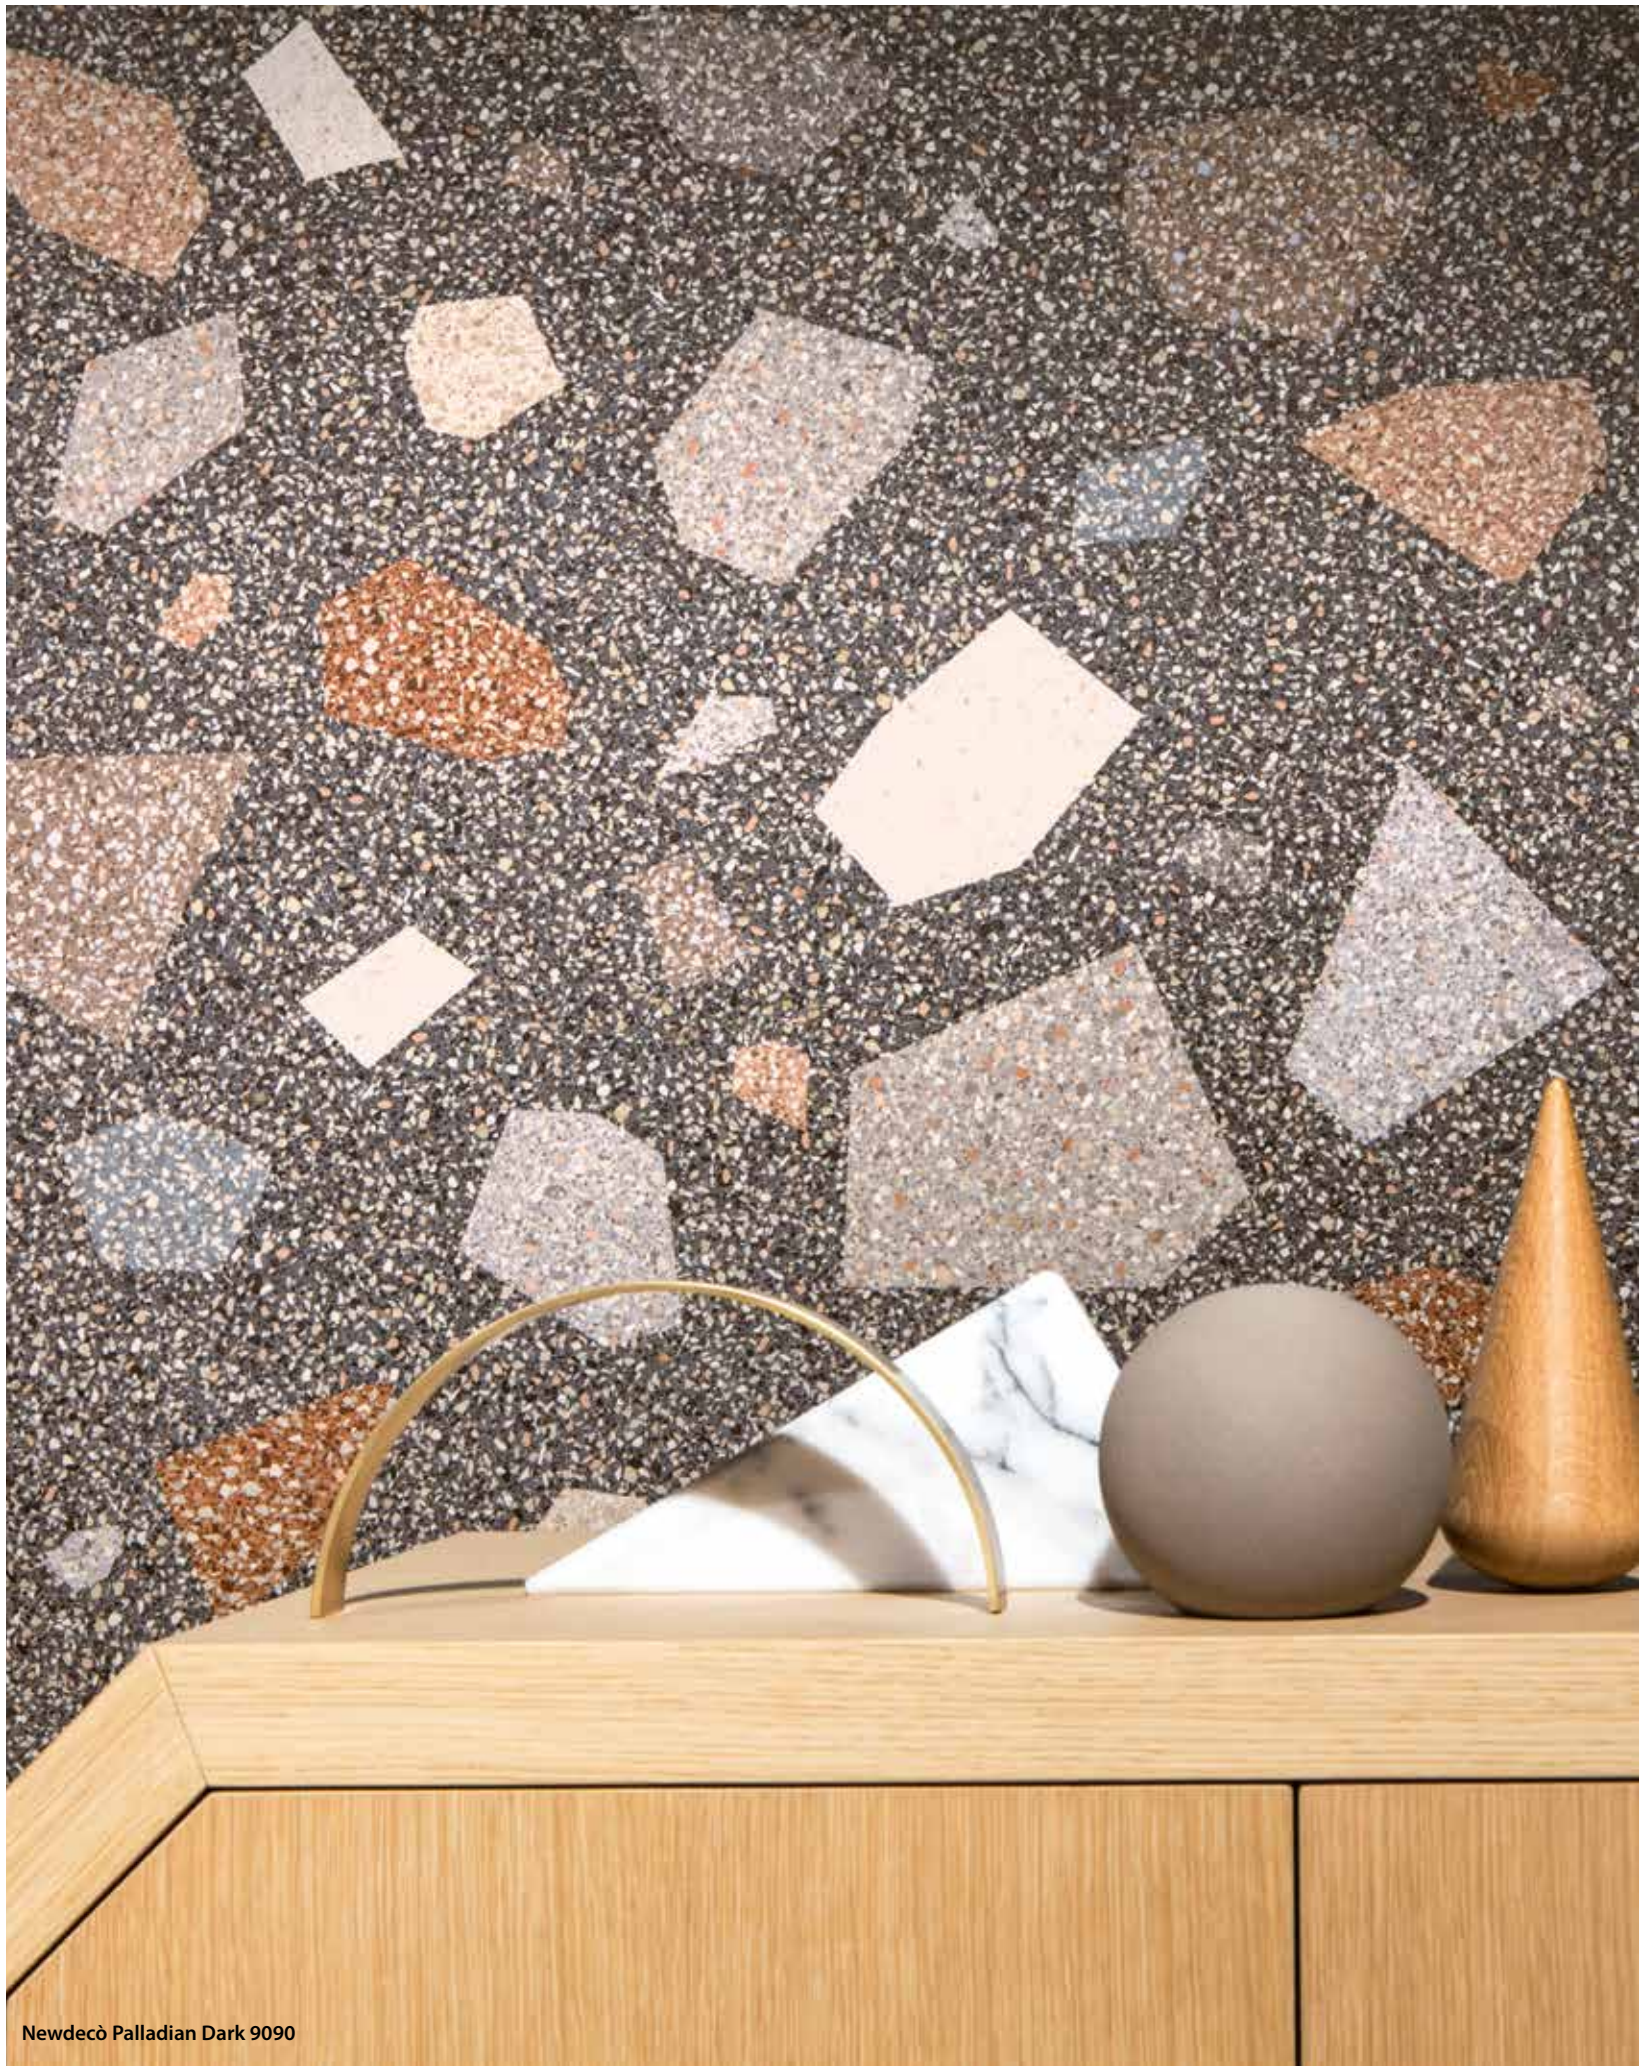

Newdecò Palladian Dark 9090