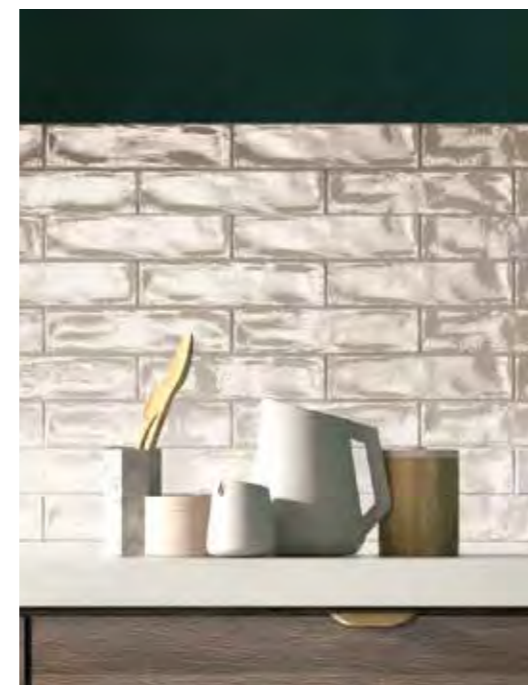

# CREATIVITÀ A COLORI COLOR CREATIVITY

L'accurata selezione delle tonalità crossroad brick, sia in tono che a contrasto con i colori chalk e wood, permette di dare vita a molteplici e sorprendenti possibilità compositive.

The meticulously selected palette of crossroad brick colors includes shades that both coordinate and contrast with the chalk and wood tones, allowing plenty of opportunity for striking and original compositions.

BRICK GREY - SMOKE - COAL / CHALK COAL / WOOD COAL

BRICK BLUE / CHALK SMOKE / WOOD GREY

BRICK CLAY / CHALK GREY / WOOD GREY

BRICK SAGE / CHALK SAND / WOOD SAND