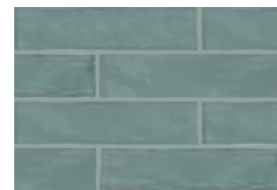

# CROSSROAD BRICK

▼  
8 mm  
▲

7,5x30  
BRICK WHITE  
0001337 F 62,90

7,5x30  
BRICK BLUE  
0001342 F 62,90

7,5x30  
BRICK SAND  
0001338 F 62,90

7,5x30  
BRICK SAGE  
0001343 F 62,90

7,5x30  
BRICK GREY  
0001339 F 62,90

7,5x30  
BRICK CLAY  
0001344 F 62,90

7,5x30  
BRICK SMOKE  
0001340 F 62,90

7,5x30  
BRICK COAL  
0001341 F 62,90

PASTA BIANCA DA RIVESTIMENTO  
WHITE BODY WALL TILES

0,5x120 4  
MATITA ALLUMINIO  
0000086 PZ 20,90

The meticulously selected palette of crossroad brick colors includes shades that both coordinate and contrast with the chalk and wood tones, allowing plenty of opportunity for striking and original compositions.

BRICK GREY - SMOKE - COAL / CHALK COAL / WOOD COAL

BRICK BLUE / CHALK SMOKE / WOOD GREY

BRICK CLAY / CHALK GREY / WOOD GREY

BRICK SAGE / CHALK SAND / WOOD SAND