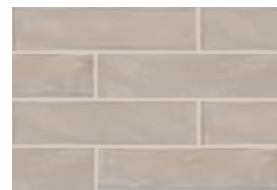

# CROSSROAD BRICK

▼  
8 mm  
▲

7,5x30  
BRICK WHITE  
0001337 F 62,90

7,5x30  
BRICK BLUE  
0001342 F 62,90

7,5x30  
BRICK SAND  
0001338 F 62,90

7,5x30  
BRICK SAGE  
0001343 F 62,90

7,5x30  
BRICK GREY  
0001339 F 62,90

# CREATIVITÀ A COLORI COLOR CREATIVITY

L'accurata selezione delle tonalità crossroad brick, sia in tono che a contrasto con i colori chalk e wood, permette di dare vita a molteplici e sorprendenti possibilità compositive.

The meticulously selected palette of crossroad brick colors includes shades that both coordinate and contrast with the chalk and wood tones, allowing plenty of opportunity for striking and original compositions.

BRICK GREY - SMOKE - COAL / CHALK COAL / WOOD COAL

BRICK BLUE / CHALK SMOKE / WOOD GREY

BRICK CLAY / CHALK GREY / WOOD GREY

BRICK SAGE / CHALK SAND / WOOD SAND