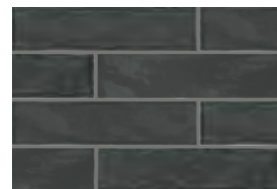

7,5x30
BRICK COAL
0001341 F 62,90

PASTA BIANCA DA RIVESTIMENTO
WHITE BODY WALL TILES