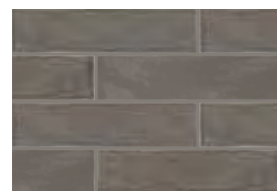

# CROSSROAD BRICK

▼  
8 mm  
▲

7,5x30  
BRICK WHITE  
0001337 F 62,90

7,5x30  
BRICK BLUE  
0001342 F 62,90

7,5x30  
BRICK SAND  
0001338 F 62,90

7,5x30  
BRICK SAGE  
0001343 F 62,90

7,5x30  
BRICK GREY  
0001339 F 62,90

7,5x30  
BRICK CLAY  
0001344 F 62,90

7,5x30  
BRICK SMOKE  
0001340 F 62,90

7,5x30  
BRICK COAL  
0001341 F 62,90

PASTA BIANCA DA RIVESTIMENTO  
WHITE BODY WALL TILES

0,5x120 4  
MATITA ALLUMINIO  
0000086 PZ 20,90

The meticulously selected palette of crossroad brick colors includes shades that both coordinate and contrast with the chalk and wood tones, allowing plenty of opportunity for striking and original compositions.

BRICK GREY - SMOKE - COAL / CHALK COAL / WOOD COAL

BRICK BLUE / CHALK SMOKE / WOOD GREY

BRICK CLAY / CHALK GREY / WOOD GREY

BRICK SAGE / CHALK SAND / WOOD SAND