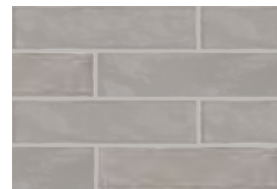

# CROSSROAD BRICK

▼  
8 mm  
▲

7,5x30  
BRICK WHITE  
0001337 F 62,90

7,5x30  
BRICK BLUE  
0001342 F 62,90

7,5x30  
BRICK SAND  
0001338 F 62,90

7,5x30  
BRICK SAGE  
0001343 F 62,90

7,5x30  
BRICK GREY  
0001339 F 62,90

7,5x30  
BRICK CLAY  
0001344 F 62,90

7,5x30  
BRICK SMOKE  
0001340 F 62,90

7,5x30  
BRICK COAL  
0001341 F 62,90

PASTA BIANCA DA RIVESTIMENTO  
WHITE BODY WALL TILES

0,5x120 4  
MATITA ALLUMINIO  
0000086 PZ 20,90

The meticulously selected palette of crossroad brick colors includes shades that both coordinate and contrast with the chalk and wood tones, allowing plenty of opportunity for striking and original compositions.

BRICK GREY - SMOKE - COAL / CHALK COAL / WOOD COAL

BRICK BLUE / CHALK SMOKE / WOOD GREY

BRICK CLAY / CHALK GREY / WOOD GREY

BRICK SAGE / CHALK SAND / WOOD SAND