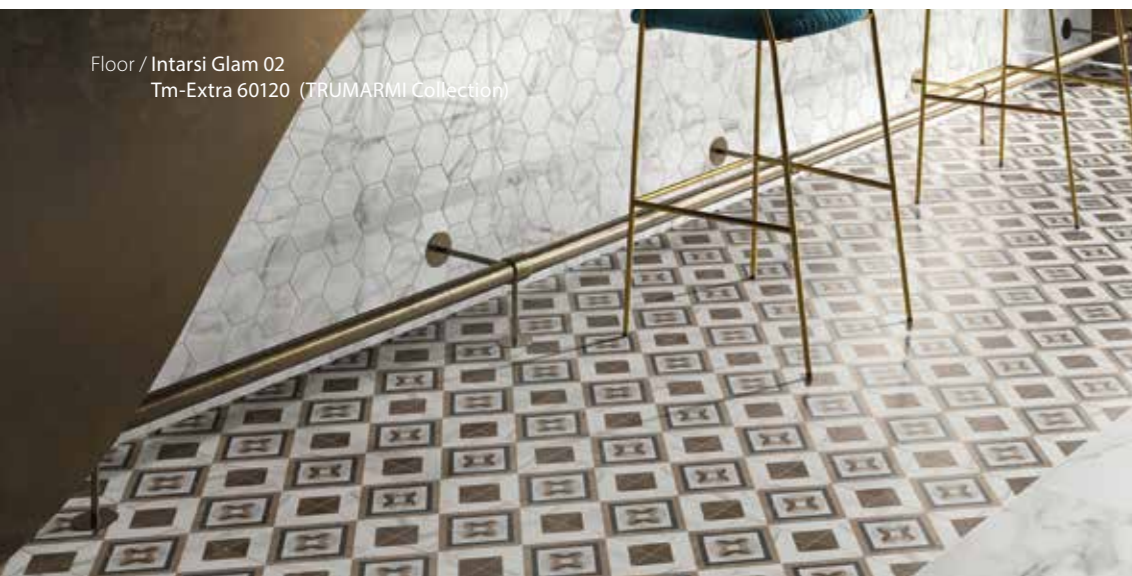

Extra

Extra

Extra

Extra Venatino Arabescato

Extra Venatino Arabescato

Extra

Floor / Intarsi Glam 02
Tm-Extra 60120 (TRUMARMI Collection)

Floor / Intarsi Classic Mix
Primewood Natural 20120 (PRIMEWOOD Collection)