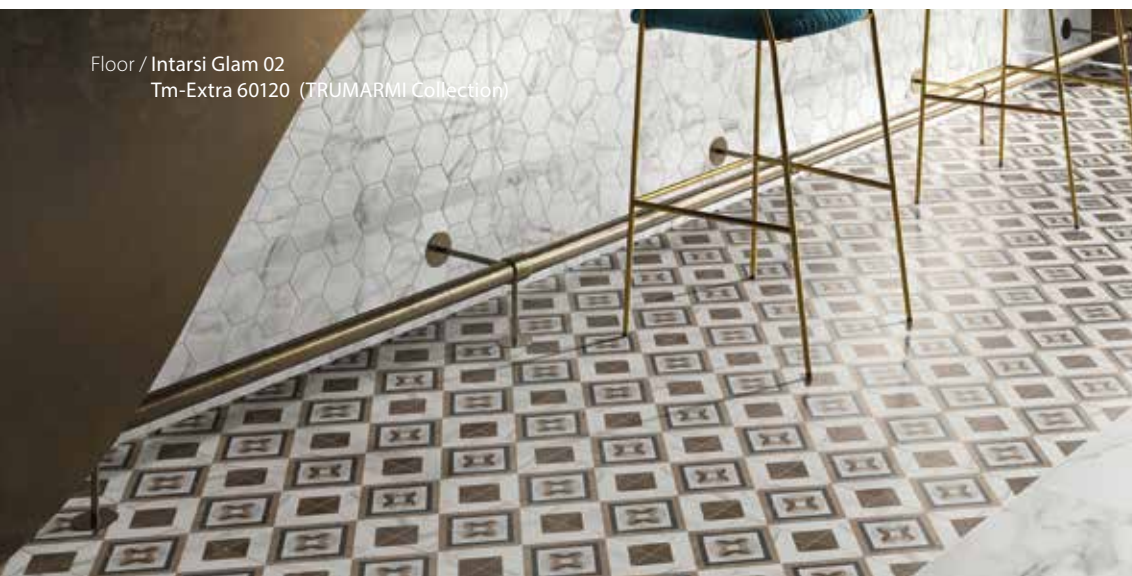

Extra

Extra

Extra

Extra Venatino Arabescato

Extra Venatino Arabescato

Extra

Floor / Intarsi Glam 02
Tm-Extra 60120 (TRUMARMI Collection)

Floor / Intarsi Classic Mix
Primewood Natural 20120 (PRIMEWOOD Collection)