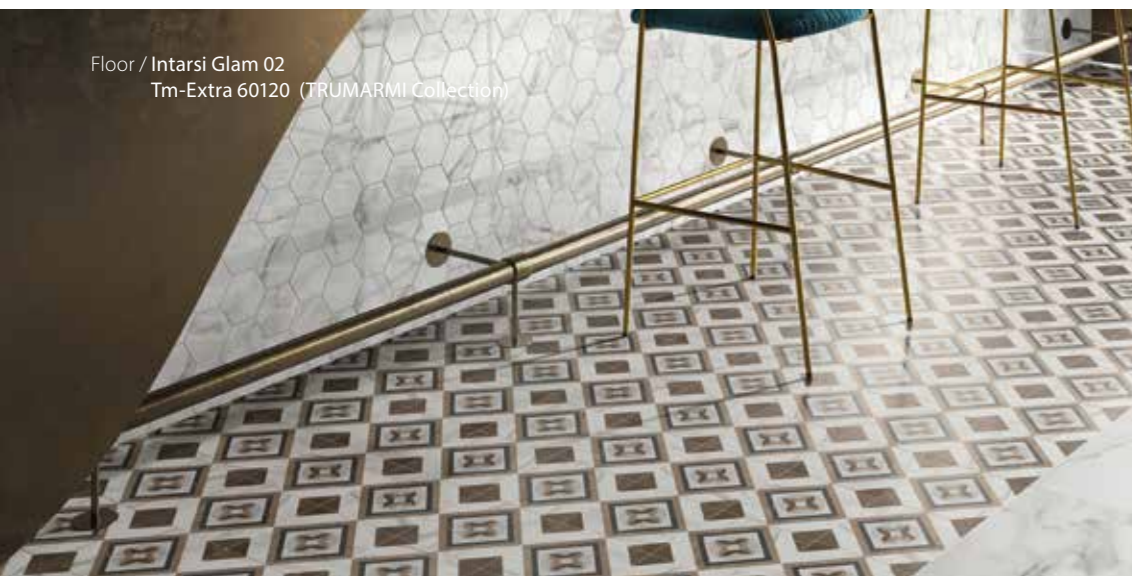

Honey Nut

Extra Venatino Arabescato

Intarsi Elite Mix

Taupe Brown

Extra

Natural Nut

Floor / Intarsi Glam 02
Tm-Extra 60120 (TRUMARMI Collection)

Floor / Intarsi Classic Mix
Primewood Natural 20120 (PRIMEWOOD Collection)