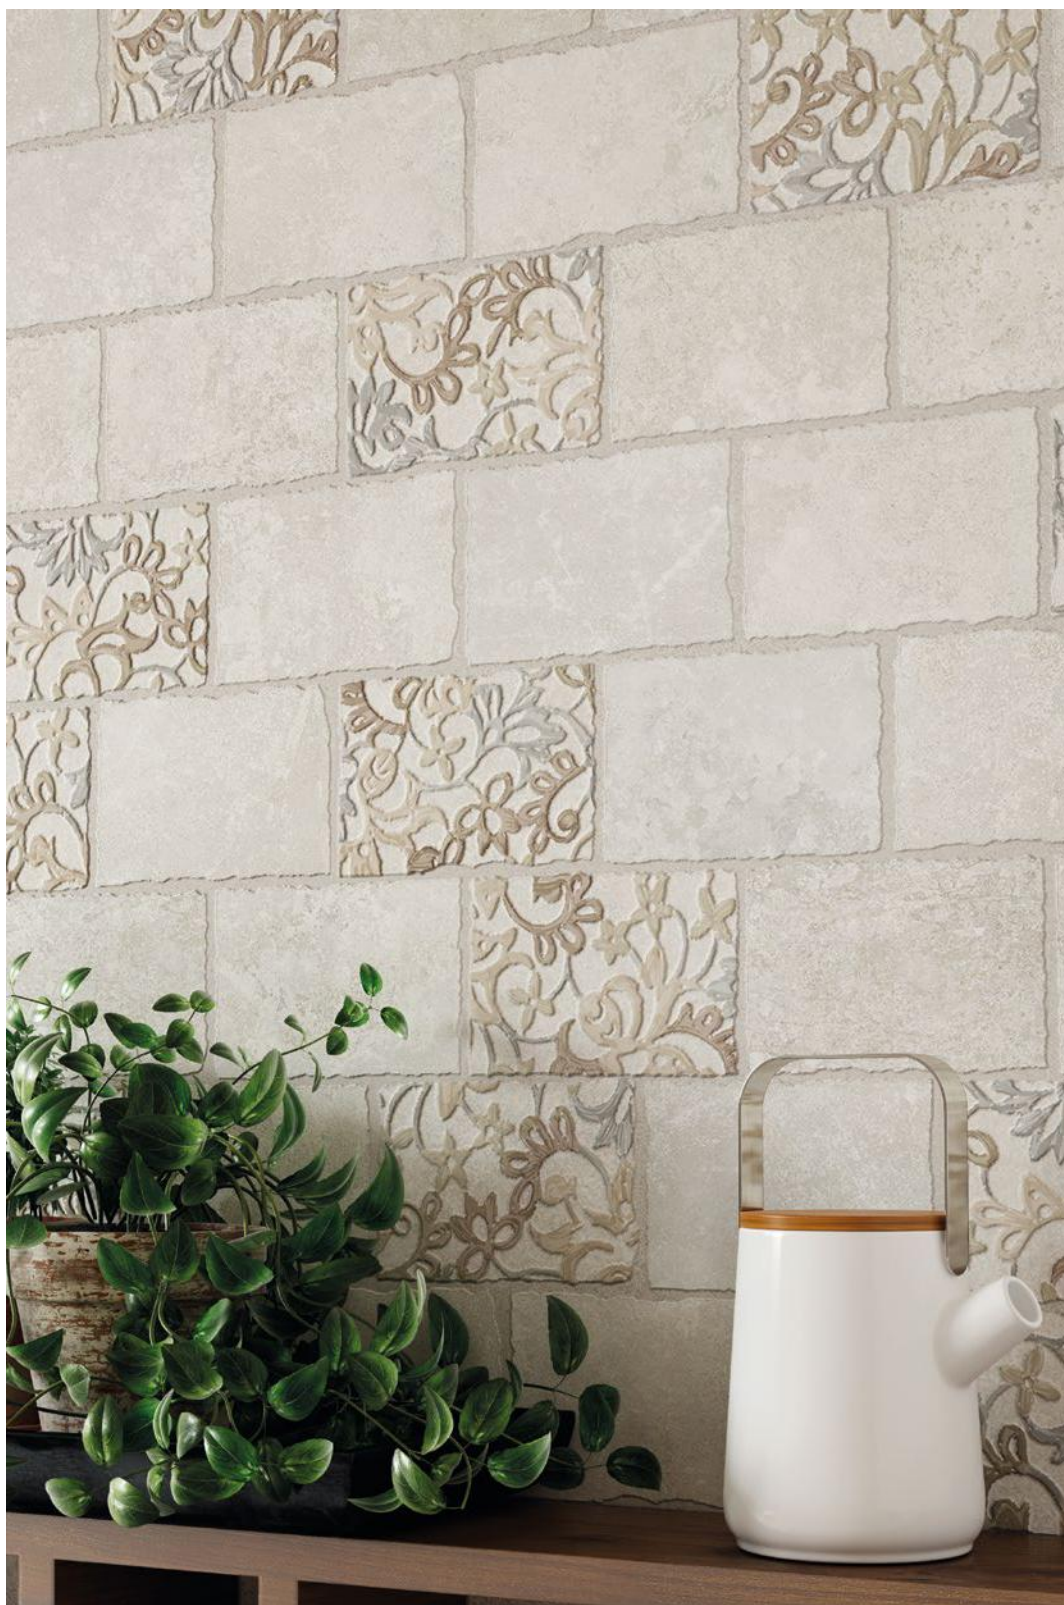

IVORY

Riv. Mosaico Major Florida Deco Nat. 30x45 - 11^{13/16}"x17^{11/16}"

Pav. Nat. Rett. 60x120 - 23^{5/8}"x47^{1/4}" - Nat. Rett. 60x60 - 23^{5/8}"x23^{5/8}" - Nat. Rett. 30x60 - 11^{13/16}"x23^{5/8}"