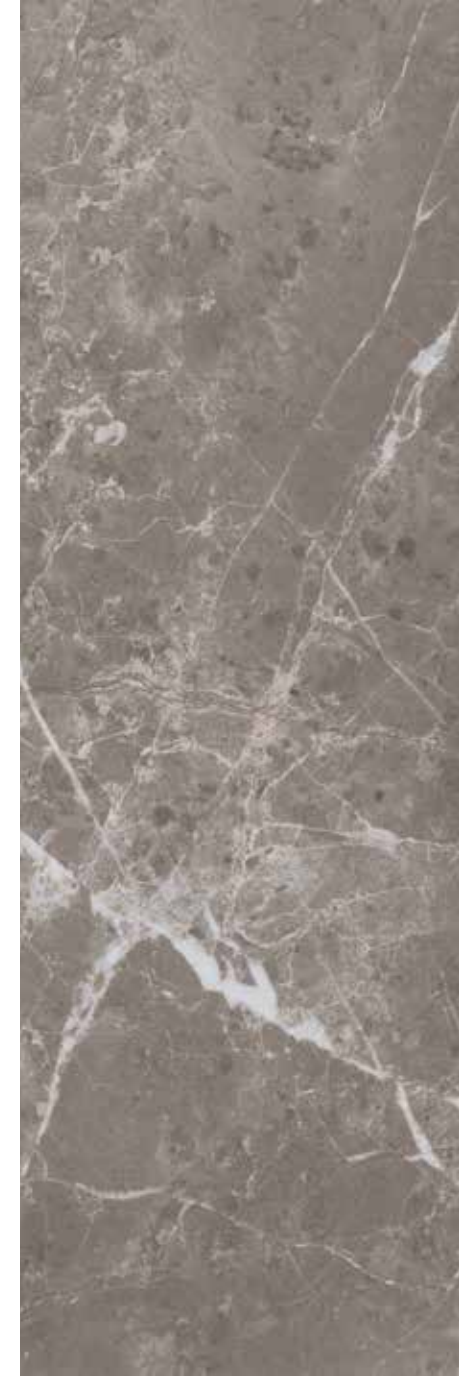

ONIRIC WHITE

MISTIQ WHITE

PINSTRIPED DARK

PERSIAN GREY

V2
STONALIZZAZIONE/
SHADING

ONIRIC WHITE **V2**

MISTIQ WHITE **V2**

PINSTRIPED DARK **V2**

PERSIAN GREY **V2**

specs & tech

6

FORMATI/
SIZES

◆ ✕ 120X278 (48"x110") RT 6 mm

◆ ✕ 120x120 (48"x48") RT 9 mm

● ◆ ✕ 60x120 (24"x48") RT 9 mm

◆ ✕ 30x120 (12"x48") RT 9 mm

PERSIAN GREY

PINSTRIPE DARK

DECORO NEXT 30x60 (12"x24") RT 10 mm

ONIRIC WHITE

MISTIQ WHITE

PERSIAN GREY

BACCHETTA GOLD 0,5x0,8x60 (3/16x5/16"x24") RT 9 mm