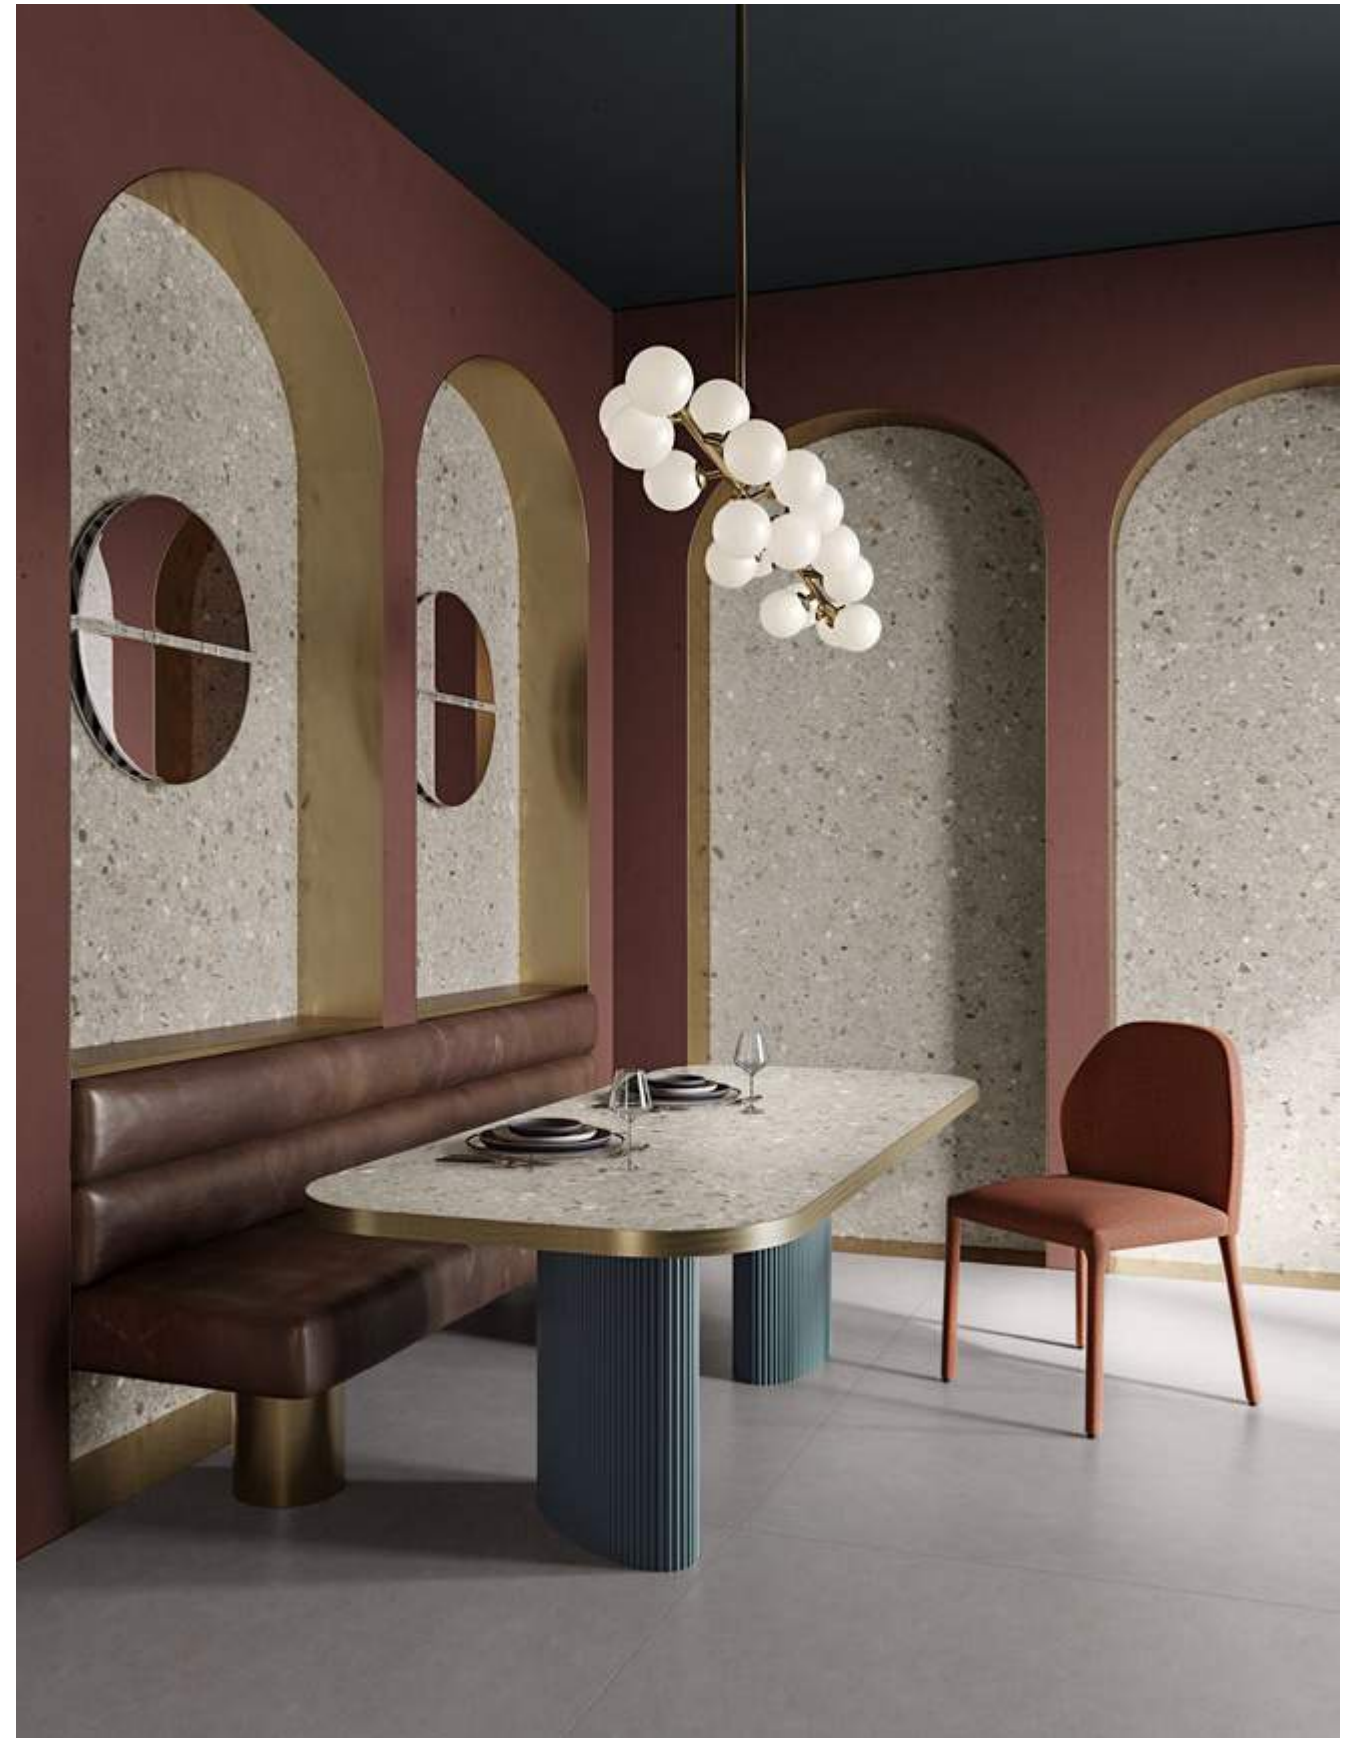

DOLMIX

DOLMIX GREY
120x278 (48"x110")

ELEMENTS DESIGN GREY
120x120 (48"x48")

1

COLORE/
COLOUR

DOLMIX GREY V3

6

PEZZI SPECIALI/
TRIMS

BATTISCOPA
BULLNOSE
● 4,6x120 (1¹³/₁₆"x48") RT 9 mm
● 7,2x60 (2.8"x24") RT 9 mm

SCALINO INCOLLATO
GLUED STEP TREAD
● 33x60 (13"x24") RT 9 mm

ANGOLARE INCOLLATO
GLUED CORNER STEP TREAD
● 33x33 (13"x13") RT 9 mm

SCALINO INCOLLATO
GLUED STEP TREAD
● 33x120 (13"x48") RT 9 mm

ANGOLARE INCOLLATO
GLUED CORNER STEP TREAD
● 33x120 (13"x48") RT 9 mm

6

FORMATI/
SIZES

● 120x278 (48"x110") RT 6 mm

● 120x120 (48"x48") RT 9 mm
▲ 120x120 (48"x48") RT **K2** 20 mm