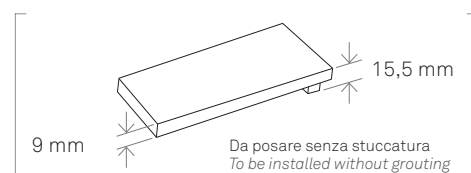

2 DECORI/ DECORS

4 PEZZI SPECIALI/ TRIMS

17 PEZZI SPECIALI K₂/ TRIMS K₂

● Natural R9 | ■ Grip R10 | ▲ Grip R11