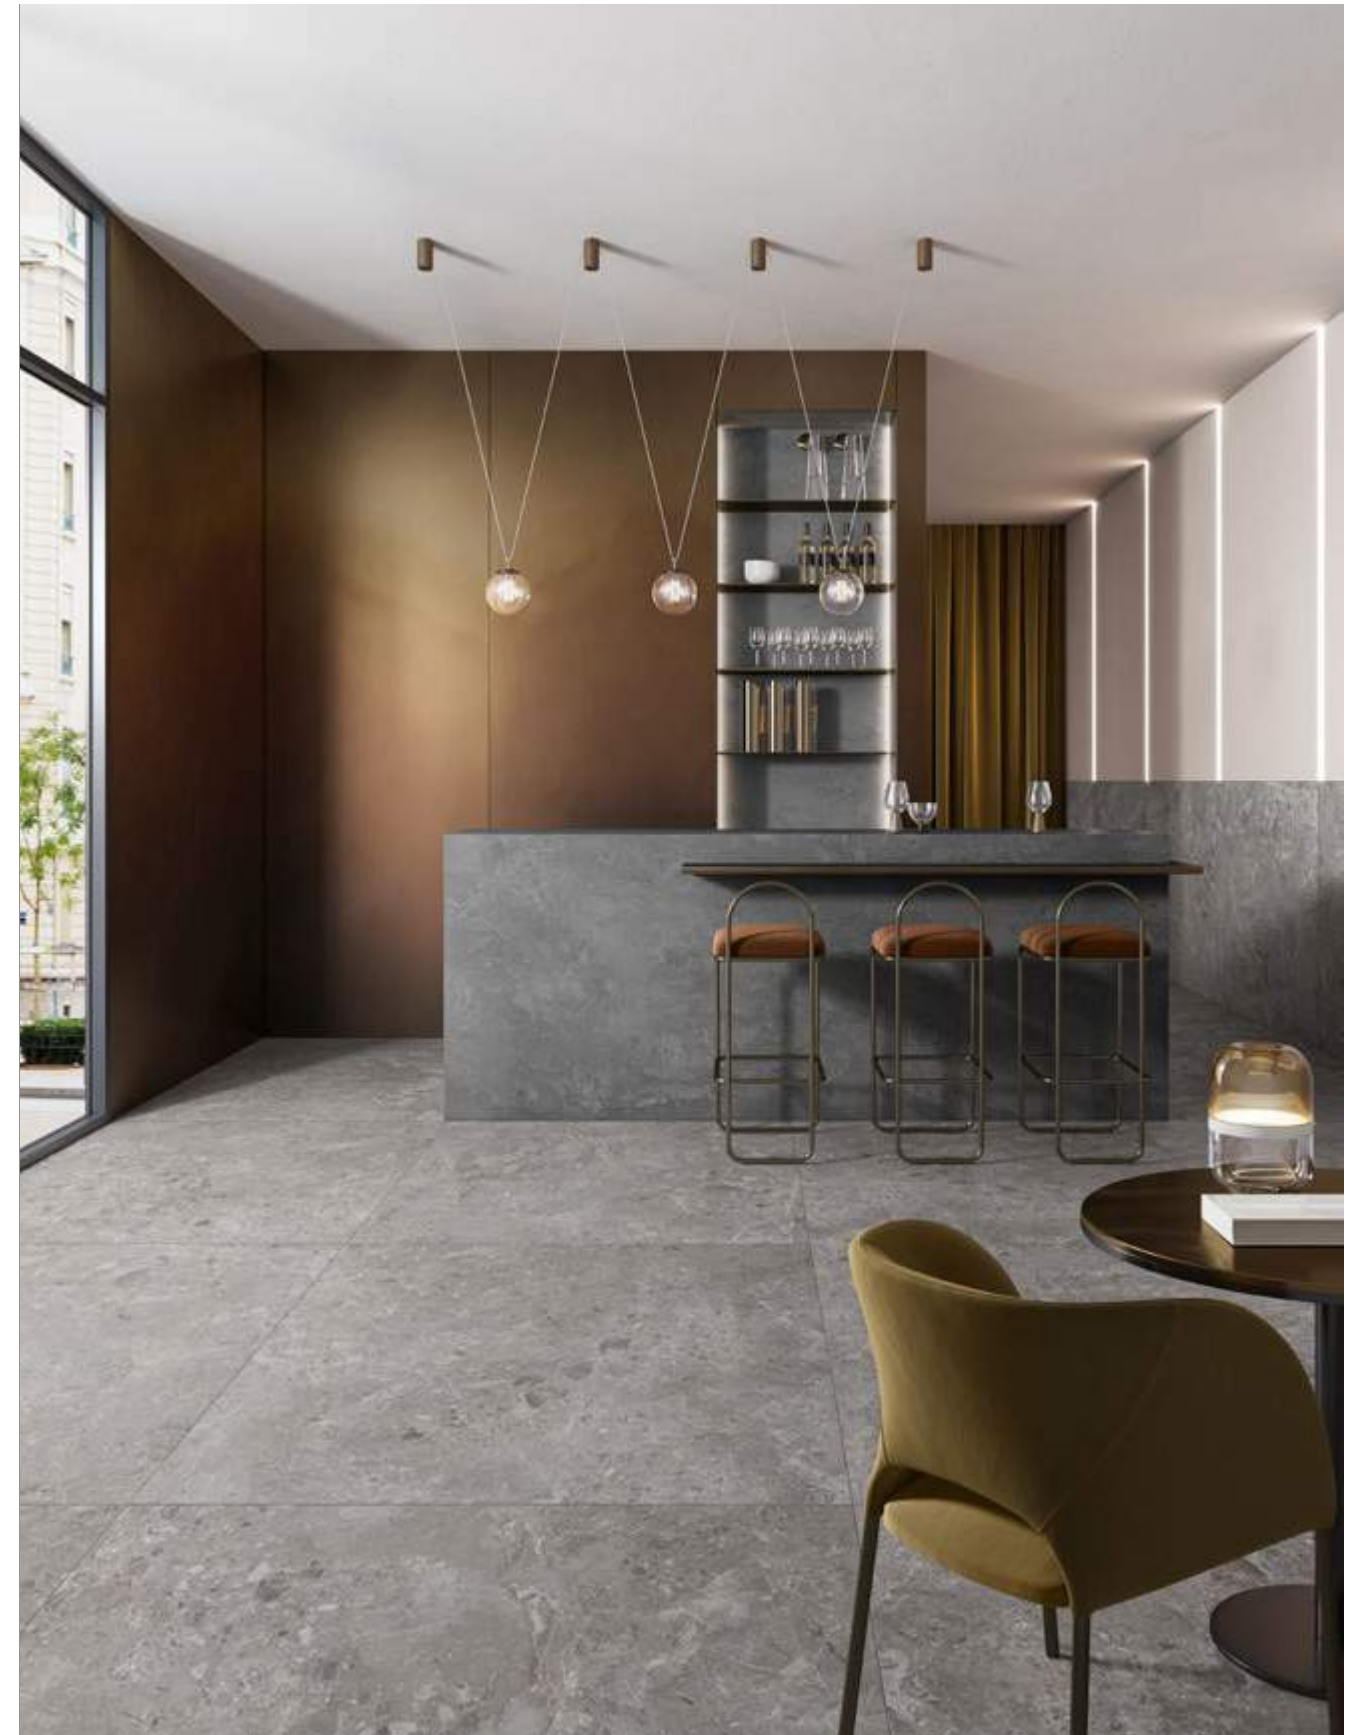

ARTEMIS

MARBLE STONE EFFECT

ARTEMIS GREY
120x120 (48"x48")

IKON GREY
120x278 (48"x110")

ARTEMIS ANTHRACITE
120x120 (48"x48")

artemis anthracite

ARTEMIS BEIGE
60x120 (24"x48")

ARTEMIS BEIGE
60x120 (24"x48")